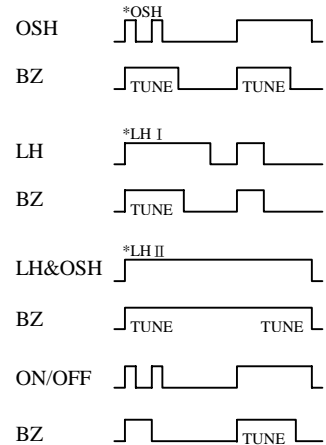

SPEAKER DRIVER
128 NOTES MELODY

直接推動喇叭
128 音符音樂 IC

MELODY	
M9132	

FEATURES 功能敘述

- Direct driver speaker.
- MODE : ONE-SHOT

LEVEL-HOLD 1

LEVEL-HOLD 2 (Repeat)

ON/OFF (Suffix-X)

P/N	Rosc	OSH	LH	ON/OFF
M9132	EXT.	Y	Y	
M9132X	EXT.	Y		Y

APPLICATION 產品應用

- Toys, Key chain etc.

ELECTRICAL CHARACTERISTICS 電氣規格

(@V_{DD}=3V unless otherwise specified)

Characteristics	Sym.	Min.	Typ.	Max.	Unit	REMARKS
工作電壓 Operating Voltage	V _{DD}	2	3	4.5	V	
工作電流 Operating Current	I _{OP}	—	0.1	0.5	mA	No load
靜態電流 Quiescent Current	I _{SB}	—	1	5	μA	
推動電流 BZ Driving Current	I _O	20	—	—	mA	@ V _{DS} =1.2V
推動電流 LO Driving Current	I _{OL}	6	—	—	mA	@ V _{DS} =1.2V
振盪頻率 Oscillator Frequency	F _{OSC}	—	100	—	KHz	±30% TOL., Rosc=180KΩ
工作溫度 Operating Temperature	Temp.	0	25	60	°C	

APPLICATION DIAGRAM 參考電路圖

*All specs and applications shown above subject to change without prior notice.

(以上電路及規格僅供參考,本公司得逕行修正)