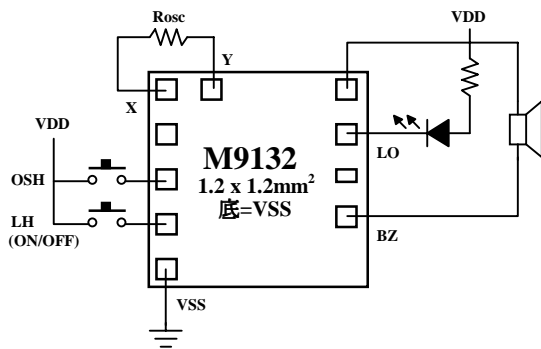

P/N	Rosc	OSH	LH	ON/OFF
M9132	EXT.	Y	Y	
M9132X	EXT.	Y		Y

APPLICATION 產品應用

- Toys, Key chain etc.

ELECTRICAL CHARACTERISTICS 電氣規格

(@V_{DD}=3V unless otherwise specified)

Characteristics	Sym.	Min.	Typ.	Max.	Unit	REMARKS
工作電壓 Operating Voltage	V _{DD}	2	3	4.5	V	
工作電流 Operating Current	I _{OP}	—	0.1	0.5	mA	No load
靜態電流 Quiescent Current	I _{SB}	—	1	5	μA	
推動電流 BZ Driving Current	I _O	20	—	—	mA	@ V _{DS} =1.2V
推動電流 LO Driving Current	I _{OL}	6	—	—	mA	@ V _{DS} =1.2V
振盪頻率 Oscillator Frequency	F _{OSC}	—	100	—	KHz	±30% TOL., Rosc=180KΩ
工作溫度 Operating Temperature	Temp.	0	25	60	°C	

APPLICATION DIAGRAM 參考電路圖

*All specs and applications shown above subject to change without prior notice.

(以上電路及規格僅供參考,本公司得逕行修正)