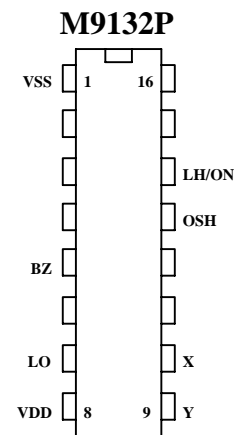

SPEAKER DRIVER
128 NOTES MELODY

直接推動喇叭
128 音符音樂 IC

MELODY	
M9132	

FEATURES 功能敘述

- Direct driver speaker.
- MODE : ONE-SHOT

LEVEL-HOLD 1

LEVEL-HOLD 2 (Repeat)

ON/OFF (Suffix-X)

P/N	Rosc	OSH	LH	ON/OFF
M9132	EXT.	Y	Y	
M9132X	EXT.	Y		Y

APPLICATION 產品應用

- Toys, Key chain etc.

ELECTRICAL CHARACTERISTICS 電氣規格

(@V_{DD}=3V unless otherwise specified)

Characteristics	Sym.	Min.	Typ.	Max.	Unit	REMARKS
工作電壓 Operating Voltage	V _{DD}	2	3	4.5	V	
工作電流 Operating Current	I _{OP}	—	0.1	0.5	mA	No load
靜態電流 Quiescent Current	I _{SB}	—	1	5	μA	
推動電流 BZ Driving Current	I _O	20	—	—	mA	@ V _{DS} =1.2V
推動電流 LO Driving Current	I _{OL}	6	—	—	mA	@ V _{DS} =1.2V
振盪頻率 Oscillator Frequency	F _{OSC}	—	100	—	KHz	±30% TOL., Rosc=180KΩ
工作溫度 Operating Temperature	Temp.	0	25	60	°C	

APPLICATION DIAGRAM 參考電路圖

*All specs and applications shown above subject to change without prior notice.

(以上電路及規格僅供參考,本公司得逕行修正)